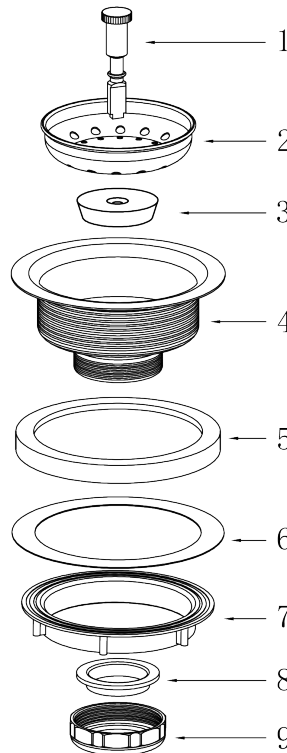

FEATURES :

Fits 3 1/2" to 4" Opening

Polished Chrome Heavy Duty Brass Body
w/Stainless Steel Basket

Rubber Stopper w/Fixed Chromed Metal Post

Heavy Duty Lock Nut

Extra Thick Rubber Gaske

Machine Cut Threads

No.	Part Name	Material
1	Post	Zinc, CP
2	Basket	SS430
3	Stopper	Rubber
4	Body	Brass, CP
5	Gasket	Rubber
6	Friction Washer	Paper
7	Lock Nut	Zinc
8	Tailpiece Washer	TPR
9	Slip Nut	Zinc

Cross Reference			
DB	L7	KEENEY	2433PC
JSC	S14250	ZURN	ZSS250-PC
PROFLO	PF250PC	MATCO NORCA	SS-125