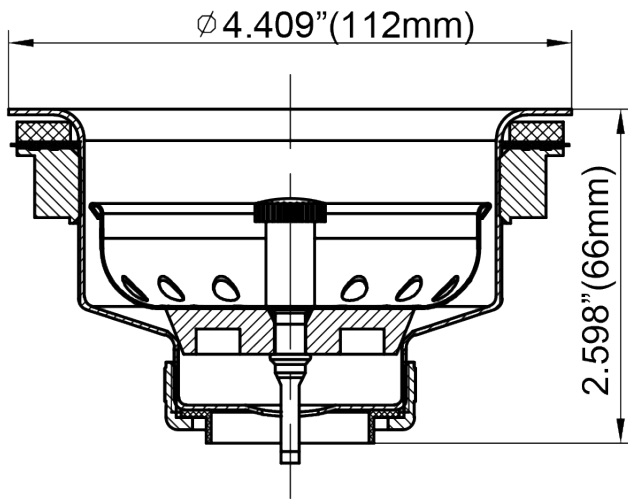

FEATURES :

Fits 3 1/2" to 4" Opening

Polished Chrome Heavy Duty Brass Body
w/Stainless Steel Basket

Rubber Stopper w/Fixed Chromed Metal Post

Heavy Duty Lock Nut

Extra Thick Rubber Gaske

Machine Cut Threads

No.	Part Name	Material
1	Post	Zinc, CP
2	Basket	SS430
3	Stopper	Rubber
4	Body	Brass, CP
5	Gasket	Rubber
6	Friction Washer	Paper
7	Lock Nut	Zinc
8	Tailpiece Washer	TPR
9	Slip Nut	Zinc

Cross Reference			
DB	L7	KEENEY	2433PC
JSC	S14250	ZURN	ZSS250-PC
PROFLO	PF250PC	MATCO NORCA	SS-125