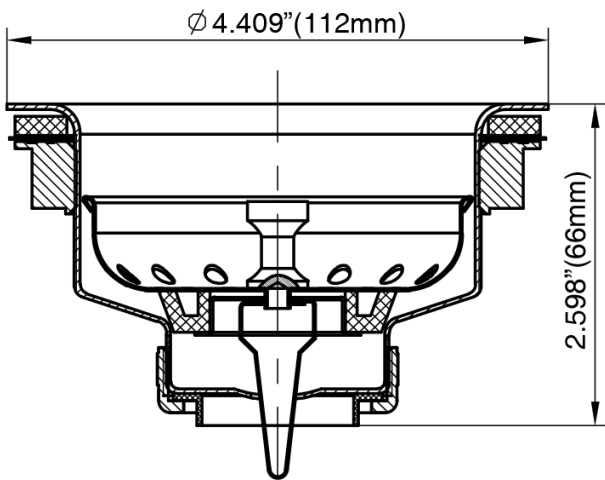

FEATURES :

Fits 3 1/2" to 4" Opening

Polished Stainless Steel Body and Basket

Rubber Stopper w/Spring Type Chromed Brass Post
Heavy Duty Locknut

Extra Thick Rubber Gasket

No.	Part Name	Material
1	Post	Brass, CP
2	Basket	SS430
3	Stopper	Rubber
4	Gasket	Stainless Steel
5	Spring	Stainless Steel
6	Body	SS430
7	Gasket	Rubber
8	Friction Washer	Paper
9	Lock Nut	Zinc
10	Tailpiece Washer	LDPE
11	Slip Nut	Zinc