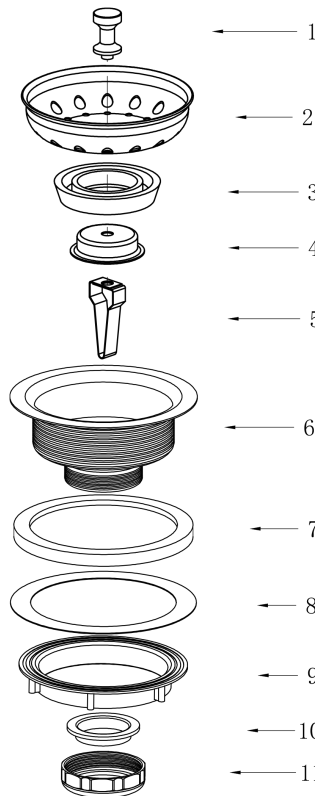

FEATURES :

Fits 3 1/2" to 4" Opening

Polished Stainless Steel Body and Basket

Rubber Stopper w/Spring Type Chromed Brass Post
Heavy Duty Locknut

Extra Thick Rubber Gasket

No.	Part Name	Material
1	Post	Brass, CP
2	Basket	SS430
3	Stopper	Rubber
4	Gasket	Stainless Steel
5	Spring	Stainless Steel
6	Body	SS430
7	Gasket	Rubber
8	Friction Washer	Paper
9	Lock Nut	Zinc
10	Tailpiece Washer	LDPE
11	Slip Nut	Zinc

Cross Reference			
DB	6	KEENEY	1437SS
JSC	S14606	ZURN	ZP200-SS
PROFLO	PF1437SS		