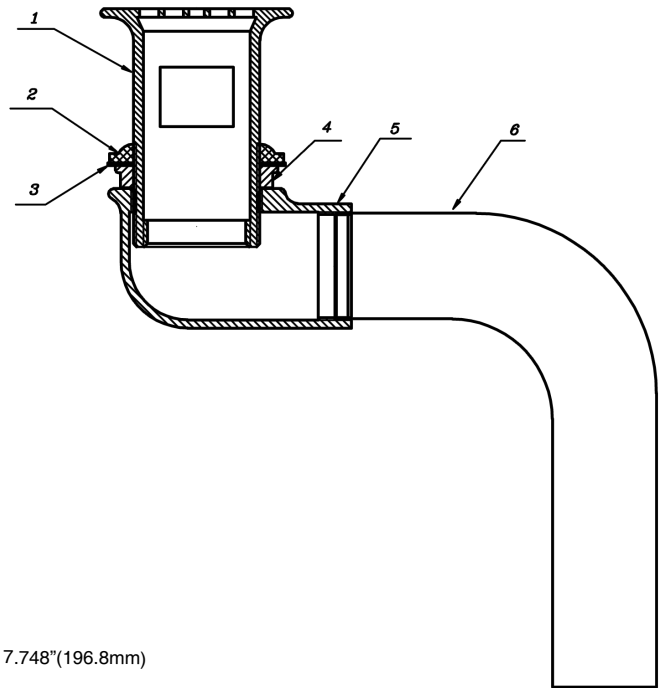

FEATURES :

- Heavy Duty Cast Brass Construction
- Open Grid
- w/1 1/4" 17GA Offset Tailpiece
- Premium Polished Chrome Finish
- Commercial Grade
- ADA Compliant

Cross Reference			
DB	760W-1	KEENEY	5700PC
JSC	D70104	ZURN	Z8746-PC
MCGUIRE	155WCECO	MATCO NORCA	FY159WC
KOHLER	K-13885	ELJER	803-0530
AM.STD	7723.018	PROFLO	PFGD101

No.	Part Name	Material
1	Body	Brass, CP
2	Gasket	Rubber
3	Friction Washer	Fiber
4	Lock Nut	Brass, CP
5	Elbow	Brass, CP
6	Tailpiece	Brass, CP