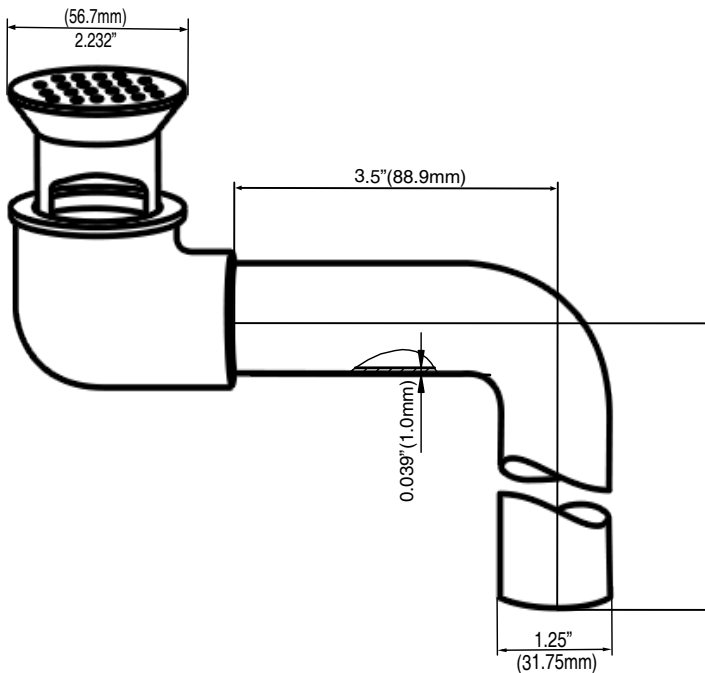

FEATURES :

- Heavy Duty Cast Brass Construction
- Open Grid
- w/1 1/4" 17GA Offset Tailpiece
- Premium Polished Chrome Finish
- Commercial Grade
- ADA Compliant

Cross Reference			
DB	760W-1	KEENEY	5700PC
JSC	D70104	ZURN	Z8746-PC
MCGUIRE	155WCECO	MATCO NORCA	FY159WC
KOHLER	K-13885	ELJER	803-0530
AM.STD	7723.018	PROFLO	PFGD101

No.	Part Name	Material
1	Body	Brass, CP
2	Gasket	Rubber
3	Friction Washer	Fiber
4	Lock Nut	Brass, CP
5	Elbow	Brass, CP
6	Tailpiece	Brass, CP