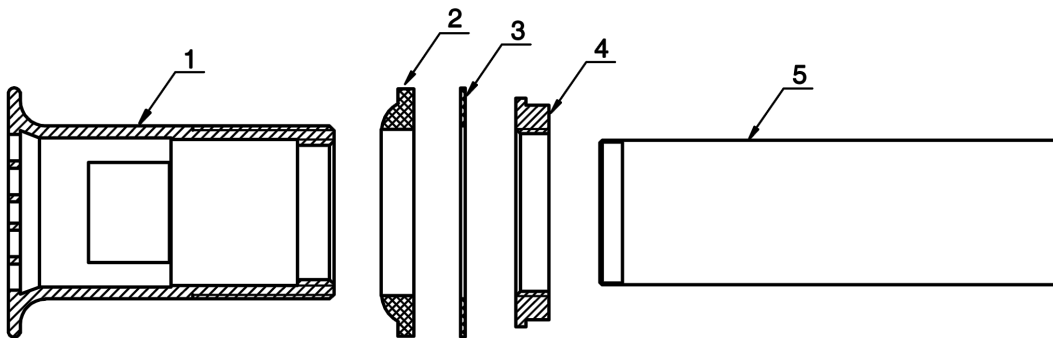

## FEATURES :

- Heavy Duty Cast Brass Construction
- Open Grid
- w/1 1/4" x 6" 17GA Tailpiece
- Premium Polished Chrome Finish
- Commercial Grade

No.	Part Name	Material
1	Body	Brass, CP
2	Gasket	Rubber
3	Friction Washer	Fiber
4	Lock Nut	Brass, CP
5	Tailpiece	Brass, CP