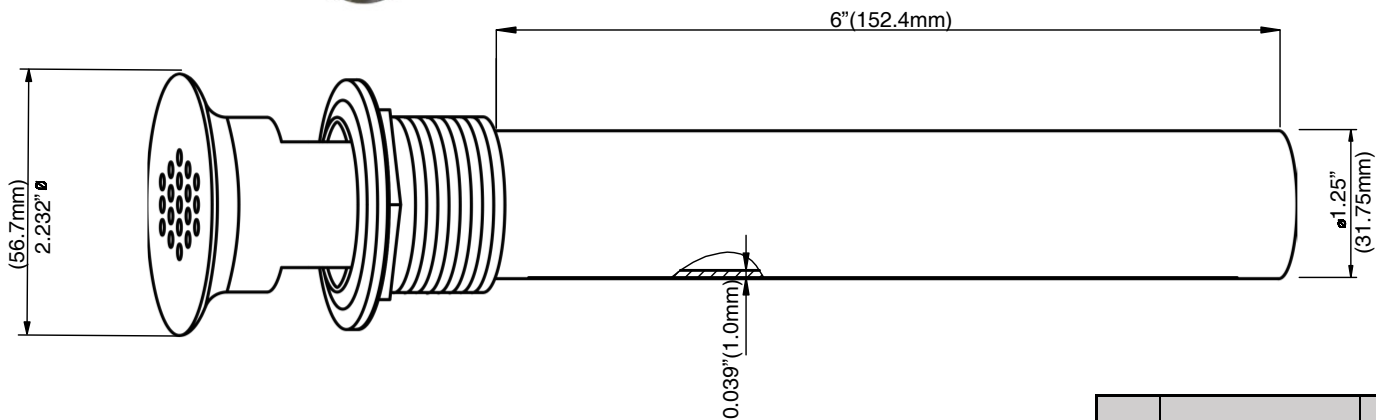

## FEATURES :

- Heavy Duty Cast Brass Construction
- Open Grid
- w/1 1/4" x 6" 17GA Tailpiece
- Premium Polished Chrome Finish
- Commercial Grade

No.	Part Name	Material
1	Body	Brass, CP
2	Gasket	Rubber
3	Friction Washer	Fiber
4	Lock Nut	Brass, CP
5	Tailpiece	Brass, CP